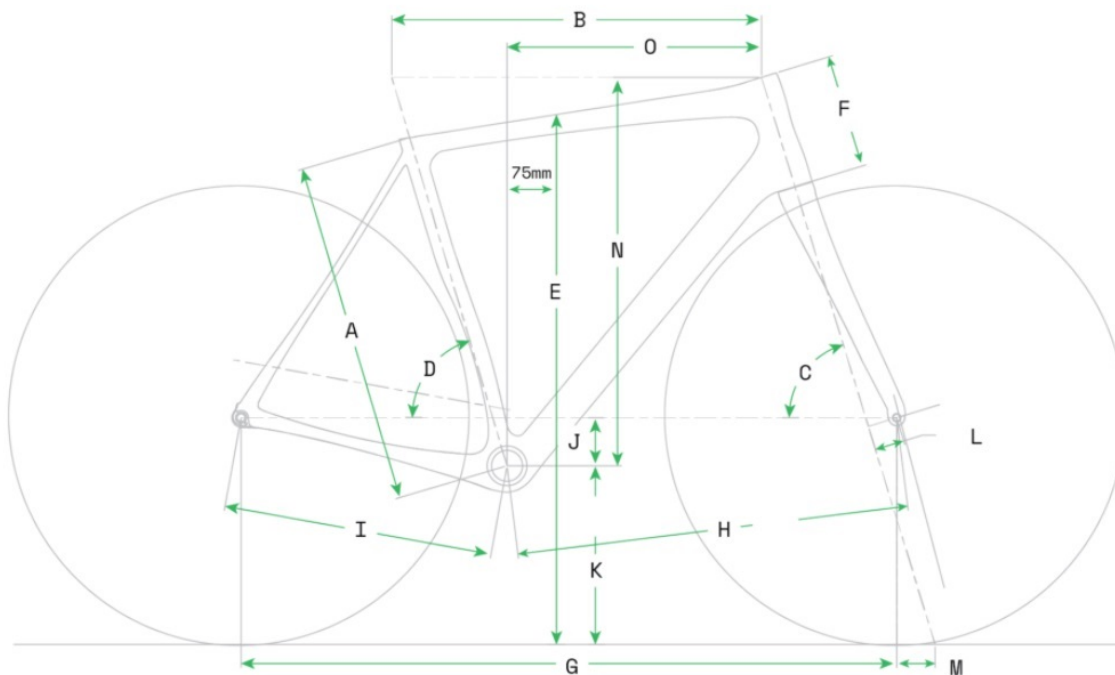

OSZCZĘDZASZ **299 zł**

Poniżej znajdziesz geometrię oraz tabelę rozmiarów ram.

Specyfikacja techniczna roweru szosowego endurance Cannondale Synapse Ultegra Di2 2021

Kolor	Mercury (MRC)
Rozmiar	48, 51, 54, 56, 58, 61
Rama	BallisTec Carbon, Di2 ready, SAVE, BB30a, flat mount, 12x142mm thru axle, internal cable routing, removable fender bridge
Widelec	BallisTec Full Carbon, integrated crown race, SAVE, size-specific design, 12x100mm thru-axle, internal routing
Korba	Cannondale 1, BB30a, 50/34
Wkład suportu	Cannondale BB30
Przerzutka przednia	Shimano Ultegra Di2, braze-on
Przerzutka tylna	Shimano Ultegra Di2 GS
Kaseta	Shimano Ultegra HG800, 11-34T, 11-speed
Łańcuch	Shimano HG601, 11-speed
Manetki	Shimano Ultegra Di2, 11-speed
Hamulce	Shimano Ultegra Di2 hydraulic disc, 160/160mm RT800 rotors
Dźwignie hamulcowe	Shimano Ultegra Di2 hydraulic disc
Obręcze	Fulcrum Racing 600 DB
Piasty	(F) Fulcrum Racing 600, 12x100mm thru-axle / (R) Fulcrum Racing 600, 12x142mm thru-axle
Szprychy	Fulcrum

Synapse Carbon

	44	48	51	54	56	58	61
A Seat Tube Length (cm)	37.0	40.7	44.3	48.0	52.0	55.0	59.0
B Top Tube Horizontal (cm)	50.5	51.7	53.1	54.7	56.1	57.9	60.4
C Top Tube Actual (cm)							
D Head Tube Angle	70.2°	70.8°	71.7°	*	73.0°	73.0°	73.0°
E Seat Tube Angle	74.7°	74.6°	74.3°	73.9°	73.5°	73.0°	72.5°
E Seat Tube Angle Effective							
F Standover (cm)	68	71.2	74.2	77.3	80.4	83.3	86.8
G Head Tube Length (cm)	10.3	12.2	13.7	16.1	17.3	19.7	22.0
H Wheelbase (cm)	98.9	99.6	99.4	100.8	99.5	100.9	102.8
I Front Center (cm)	59.1	59.8	59.6	60.9	59.6	60.9	62.7
J Chain Stay Length (cm)	41.0	41.0	41.0	41.0	41.0	41.0	41.0
K Bottom Bracket Drop (cm)	7.5	7.5	7.5	7.3	7.3	7.0	7.0
L Bottom Bracket Height (cm)	27.0	27.0	27.0	27.2	27.2	27.5	27.5
M Fork Rake (cm)	6.0	6.0	5.5	5.5	4.5	4.5	4.5
N Trail (cm)	6	5.6	5.6	5.6	5.8	5.8	5.8
O Stack (cm)	51	53	55	57	59	61	64
P Reach (cm)	36.5	37.1	37.7	38.2	38.6	39.3	40.2