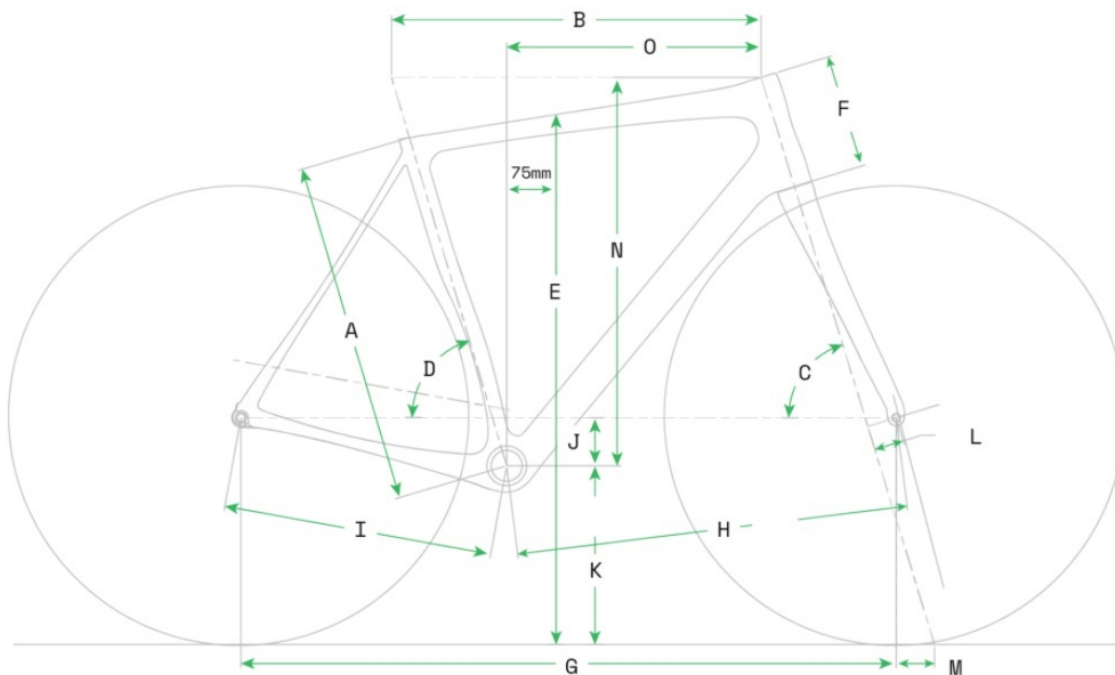

#### Specyfikacja techniczna roweru szosowego damskiego endurance Cannondale Synapse 105 Womens 2021

Kolor	Midnight Blue (MDN)
Rozmiar	44, 48, 51, 54
Rama	SmartForm C2 Alloy, SAVE, BB30, internal cable routing, flat mount, 130x9mm QR
Widelec	BallisTec Full Carbon, integrated crown race, SAVE, 12x100mm thru-axle, internal routing
Korba	FSA Gossamer Alloy, BB30, 50/34
Pedały	Wellgo w/ Clip and Strap
Wkład suportu	Cannondale BB30
Przerzutka przednia	Shimano 105, braze-on
Przerzutka tylna	Shimano 105 GS
Kaseta	Shimano 105, 11-34, 11-speed
Łańcuch	KMC X11, 11-speed
Manetki	Shimano 105, 11-speed, Small Hands
Hamulce	TRP Spyre-C cable-actuated disc, 160/160mm rotors
Dźwignie hamulcowe	TRP Spyre-C
Obręcze	Cannondale RD 2.0 Disc, double wall w/ eyelet, 28h
Piasty	(F) Formula CRX-512, 12x100mm thru-axle / (R) Formula CX-22, QR
Szprychy	Stainless Steel, 14g
Opony	Vittoria Zaffiro, 700 x 30c

## Synapse

	44	48	51	54	56	58	61
A Seat Tube Length (cm)	37.0	40.7	44.3	48.0	52.0	55.0	59.0
B Top Tube Horizontal (cm)	50.5	51.7	53.1	54.7	56.1	57.9	60.4
C Top Tube Actual (cm)							
D Head Tube Angle	70.2°	70.8°	71.7°	*	73.0°	73.0°	73.0°
E Seat Tube Angle	74.7°	74.6°	74.3°	73.9°	73.5°	73.0°	72.5°
E Seat Tube Angle Effective							
F Standover (cm)	68	71.2	74.2	77.3	80.4	83.3	86.8
G Head Tube Length (cm)	10.3	12.2	13.7	16.1	17.3	19.7	22.9
H Wheelbase (cm)	98.9	99.6	99.4	100.8	99.5	100.9	102.8
I Front Center (cm)	59.1	59.8	59.6	60.9	59.6	60.9	62.7
J Chain Stay Length (cm)	41.0	41.0	41.0	41.0	41.0	41.0	41.0
K Bottom Bracket Drop (cm)	7.5	7.5	7.5	7.3	7.3	7.0	7.0
L Bottom Bracket Height (cm)	27.0	27.0	27.0	27.2	27.2	27.5	27.5
M Fork Rake (cm)	6.0	6.0	5.5	5.5	4.5	4.5	4.5
N Trail (cm)	6	5.6	5.6	5.6	5.8	5.8	5.8
O Stack (cm)	51	53	55	57	59	61	64
P Reach (cm)	36.5	37.1	37.7	38.2	38.6	39.3	40.2

---

Produkt posiada dodatkowe opcje:

**Rozmiar kół:** 28"/700C

**Wybierz rozmiar:** 51