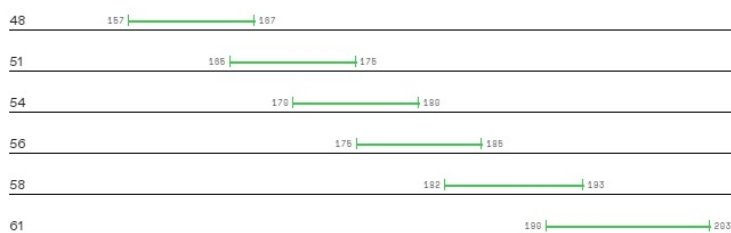

#### Specyfikacja techniczna roweru szosowego damskiego endurance Cannondale Synapse 105 Womens 2021

Kolor	Midnight Blue (MDN)
Rozmiar	44, 48, 51, 54
Rama	SmartForm C2 Alloy, SAVE, BB30, internal cable routing, flat mount, 130x9mm QR
Widelec	BallisTec Full Carbon, integrated crown race, SAVE, 12x100mm thru-axle, internal routing
Korba	FSA Gossamer Alloy, BB30, 50/34
Pedały	Wellgo w/ Clip and Strap
Wkład suportu	Cannondale BB30
Przerzutka przednia	Shimano 105, braze-on
Przerzutka tylna	Shimano 105 GS
Kaseta	Shimano 105, 11-34, 11-speed
Łańcuch	KMC X11, 11-speed
Manetki	Shimano 105, 11-speed, Small Hands
Hamulce	TRP Spyre-C cable-actuated disc, 160/160mm rotors
Dźwignie hamulcowe	TRP Spyre-C
Obręcze	Cannondale RD 2.0 Disc, double wall w/ eyelet, 28h
Piasty	(F) Formula CRX-512, 12x100mm thru-axle / (R) Formula CX-22, QR
Szprychy	Stainless Steel, 14g
Opony	Vittoria Zaffiro, 700 x 30c

## Synapse

	44	48	51	54	56	58	61
A Seat Tube Length (cm)	37.0	40.7	44.3	48.0	52.0	55.0	59.0
B Top Tube Horizontal (cm)	50.5	51.7	53.1	54.7	56.1	57.9	60.4
C Top Tube Actual (cm)							
D Head Tube Angle	70.2°	70.8°	71.7°	*	73.0°	73.0°	73.0°
E Seat Tube Angle	74.7°	74.6°	74.3°	73.9°	73.5°	73.0°	72.5°
E Seat Tube Angle Effective							
F Standover (cm)	68	71.2	74.2	77.3	80.4	83.3	86.8
G Head Tube Length (cm)	10.3	12.2	13.7	16.1	17.3	19.7	22.9
H Wheelbase (cm)	98.9	99.6	99.4	100.8	99.5	100.9	102.8
I Front Center (cm)	59.1	59.8	59.6	60.9	59.6	60.9	62.7
J Chain Stay Length (cm)	41.0	41.0	41.0	41.0	41.0	41.0	41.0
K Bottom Bracket Drop (cm)	7.5	7.5	7.5	7.3	7.3	7.0	7.0
L Bottom Bracket Height (cm)	27.0	27.0	27.0	27.2	27.2	27.5	27.5
M Fork Rake (cm)	6.0	6.0	5.5	5.5	4.5	4.5	4.5
N Trail (cm)	6	5.6	5.6	5.6	5.8	5.8	5.8
O Stack (cm)	51	53	55	57	59	61	64
P Reach (cm)	36.5	37.1	37.7	38.2	38.6	39.3	40.2