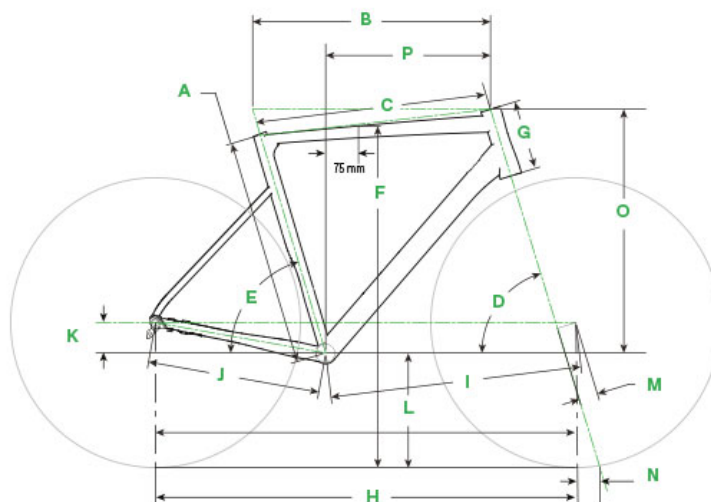

Poznaj wymiary i dobierz rozmiar ramy

	44	48	51	54	56	58	60	62
A Seat Tube Length (cm)	40.4	44.2	48.1	51.9	54	56.2	58.3	60.4
B Top Tube Horizontal (cm)	51	52	53	54.6	56.2	57.8	59.4	61.1
C Top Tube Actual (cm)	NA							
D Head Tube Angle	70.9°	71.2°	71.2°	71.2°	73°	73°	73°	73°
E Seat Tube Angle	74.5°	74.3°	74.1°	73.7°	73.3°	72.9°	72.5°	72.1°
F Standover (cm)	68.6	72.3	75.3	79	80.5	82.9	84.8	86.8
G Head Tube Length (cm)	9.4	11.4	13	15.4	16.4	18.8	20.9	23
H Wheelbase (cm)	97.6	98.5	99.4	100.8	99.2	100.5	101.6	102.8
I Front Center (cm)	58.1	58.9	59.8	61.1	59.4	60.7	61.8	63
J Chain Stay Length (cm)	40.8	40.8	40.8	40.8	40.8	40.8	40.8	40.8
K Bottom Bracket Drop (cm)	7.9	7.4	7.4	7.2	7.2	6.9	6.9	6.9
L Bottom Bracket Height (cm)	26.3	26.8	26.8	27.1	27.1	27.3	27.3	27.3
M Fork Rake (cm)	5.5	5.5	5.5	5.5	4.5	4.5	4.5	4.5
N Trail (cm)	60.2	58.3	58.3	58.3	57.5	57.5	57.5	57.5
O Stack (cm)	50.5	52	53.5	55.5	57.5	59.5	61.5	63.5
P Reach (cm)	37	37.4	37.8	38.4	38.9	39.5	40	40.6