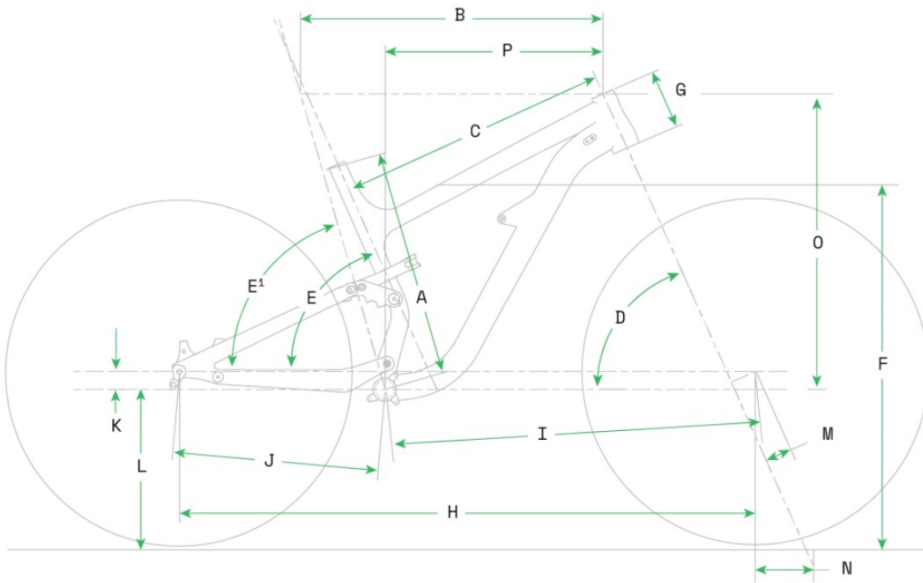

Geometria

Habit

	XS	SM	MD	LG	XL
A Seat Tube Length (cm)	38	40	44	48	52
B Top Tube Horizontal (cm)	53.8	57.3	60.6	63.9	67.1
C Top Tube Actual (cm)	47.6	51.0	54.3	57.9	61.7
D Head Tube Angle	66.0°	66.0°	66.0°	66.0°	66.0°
E Seat Tube Angle	66.3°	66.3°	66.3°	66.3°	66.3°
E' Seat Tube Angle Effective	74.5°	74.5°	74.5°	74.5°	74.5°
F Standover (cm)	70	72	75	77	78
G Head Tube Length (cm)	9.5	10.5	11.5	12.5	13.5
H Wheelbase (cm)	110.3	114.2	117.6	121	124.4
I Front Center (cm)	67.0	71.0	74.3	77.8	81.1
J Chain Stay Length (cm)	43.5	43.5	43.5	43.5	43.5
K Bottom Bracket Drop (cm)	2.8	3.8	3.8	3.8	3.8
L Bottom Bracket Height (cm)	33.1	33.9	33.9	33.9	33.9
M Fork Rake (cm)	4.4	5.1	5.1	5.1	5.1
N Trail (cm)	11.2	11.2	11.2	11.2	11.2
O Stack (cm)	60	60.7	61.6	62.5	63.4
P Reach (cm)	36.6	40.0	43.0	46.0	49.0