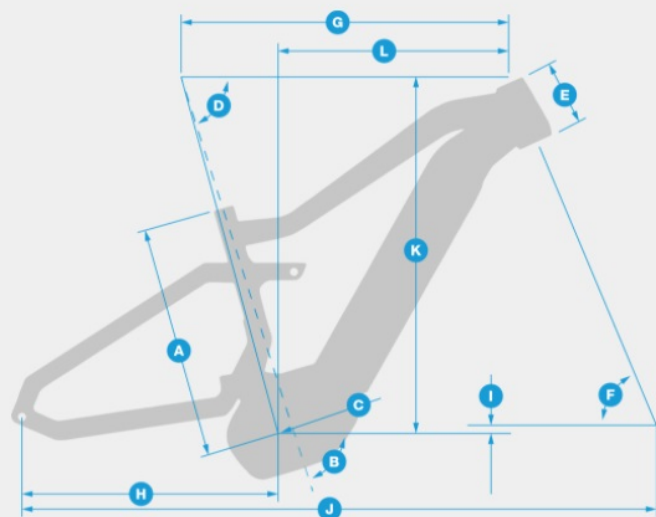

Chwyty - Haibike, MTB grips

Wspornik kierownicy - Haibike Components, TheStem 2, A-head, Bar bore: 31.8 mm

Łożyska steru - Feimin, A-Head Tapered, Aluminium, cartridge bearing

Siodło - Haibike Components, TheSaddle

Wspornik siodła - XLC, AllMtn, Remote, Telescope, 34.9 mm, Aluminium

Pedały - Feimin, MTB platform pedal, Aluminium

Waga - 28.3 kg

Maksymalna waga użytkownika - 120.0 kg

GEOMETRIA

FRAME SIZE (I.E. S, M, ...)	S	M	XL	L
A FRAME HEIGHT (CM)	42,0 cm	44,0 cm	48,0 cm	46,0 cm
B SEAT TUBE ANGLE	74,0 degrees	74,0 degrees	74,0 degrees	74,0 degrees
C SEAT TUBE OFFSET (MM)	12,0 mm	12,0 mm	12,0 mm	12,0 mm
D SEAT ANGLE	75,0 degrees	75,0 degrees	75,0 degrees	75,0 degrees
E HEAD TUBE LENGTH	110,0 mm	110,0 mm	130,0 mm	130,0 mm
F HEAD TUBE ANGLE (DEGREES)	64,0 degrees	64,0 degrees	64,0 degrees	64,0 degrees
G TOP TUBE HORIZONTAL	570,0 mm	600,0 mm	660,0 mm	630,0 mm
H CHAIN STAY LENGTH	470,0 mm	470,0 mm	470,0 mm	470,0 mm
I BOTTOM BRACKET DROP	-5,0 mm	-5,0 mm	-5,0 mm	-5,0 mm
J WHEELBASE	1226,0 mm	1256,0 mm	1320,0 mm	1290,0 mm
K STACK	594,0 mm	594,0 mm	612,0 mm	612,0 mm
L REACH	412,0 mm	442,0 mm	497,0 mm	467,0 mm
M STAND-OVER HEIGHT	82,0 cm	82,0 cm	84,0 cm	83,0 cm