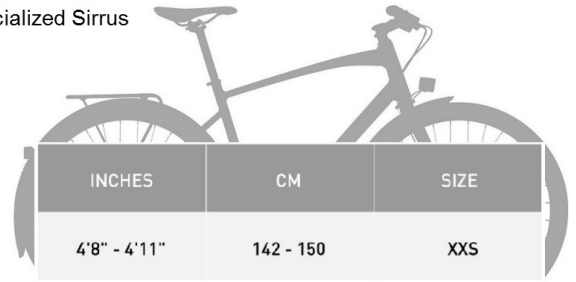

Produkt posiada dodatkowe opcje:

Rozmiar kół: 28"/700C

Wybierz rozmiar: S - kremowy

Specyfikacja techniczna

Specyfikacja techniczna roweru Specialized Sirrus 2.0 2022

Rama	bagażnika i błotników
Widelec	Hi-Ten steel, mocowanie h-ca flat, zintegrowane mocowanie błotnika, low rider rack mounts, szybkozamykacz QR
Kierownica	Double-, cieniowane aluminium, 9-stopni cofnięcia, 31.8mm

Poznaj wymiary i dobierz rozmiar ramy

Geometria ramy i tabela rozmiarów Specialized Sirrus

	XXS	XS	S	M	L	XL
Crank Length	170mm	170mm	170mm	170mm	175mm	175mm
Stem Length	70mm	70mm	80mm	90mm	100mm	110mm
Seatpost Length	300mm	300mm	350mm	350mm	400mm	400mm
Saddle Width	155mm	155mm	155mm	143mm	143mm	143mm
Handlebar Width	580mm	580mm	600mm	600mm	620mm	620mm
Reach	373mm	388mm	393mm	390mm	402mm	414mm
Stack	536mm	555mm	562mm	593mm	600mm	632mm
Wheelbase	1036mm	1053mm	1061mm	1066mm	1075mm	1096mm
Bike Stand-Over Height	692mm	715mm	745mm	775mm	805mm	827mm
Head-Tube Length	121mm	139mm	147mm	175mm	191mm	217mm
Front-Center	605mm	622mm	630mm	635mm	645mm	665mm
Fork Rake/Offset	51mm	51mm	51mm	51mm	51mm	51mm
Head-Tube Angle	69.5°	70°	70°	71°	71°	71°
Trail	75mm	72mm	72mm	65mm	65mm	65mm
B-B Height	278mm	278mm	278mm	278mm	278mm	278mm
Chain-Stay Length	440mm	440mm	440mm	440mm	440mm	440mm
Fork Length (Full)	395mm	395mm	395mm	395mm	395mm	395mm
Seat-Tube Angle	73.5°	73.5°	73.5°	73.5°	73.5°	73.5°
B-B Drop	70mm	70mm	70mm	70mm	70mm	70mm
Seat-Tube Length	360mm	395mm	440mm	470mm	510mm	530mm
Top-Tube Length (Horizontal)	531mm	552mm	559mm	573mm	582mm	601mm

INCHES	CM	SIZE
4'8" - 4'11"	142 - 150	XXS
4'11" - 5'2"	150 - 158	XS
5'1" - 5'5"	155 - 165	S
5'5" - 5'9"	165 - 175	M
5'9" - 6'0"	175 - 183	L
6'0" - 6'4"	183 - 193	XL
6'4" - 6'6"	193 - 198	XXL