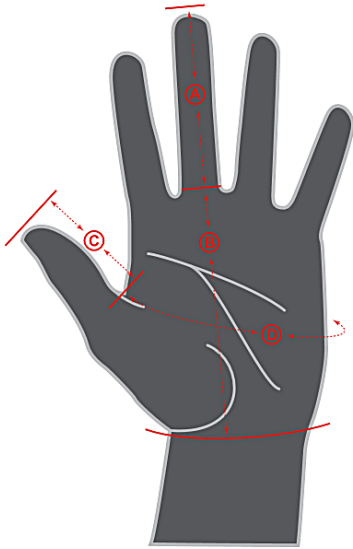

Opis produktu

Rękawice SPECIALIZED Supacaz Galactic Glove

Cechy:

- W pełni przewodzący materiał Clarino™ na dłoniach i palcach
- Bardzo lekkie
- Silikonowe opuszki palców
- Full Sonic TPR Armor
- Wygodny neoprenowy nadgarstek z zapinaniem Velcro

- A MIDDLE FINGER LENGTH**
Length from middle finger tip to base of finger at crease
- B PALM LENGTH**
Length of palm from middle finger tip crease to first crease below palm
- C THUMB LENGTH**
Length from thumb finger tip to base of thumb crease
- D PALM CIRCUMFERENCE**
Circumference of palm starting at base of thumb webbing

MEN'S GLOVE SIZING (CM)					
	SM	MD	LG	XL	XXL
A MIDDLE FINGER LENGTH	<8.1	8.1 - 8.6	8.6 - 9.0	9.0 - 9.4	>9.4
B PALM LENGTH	<11.1	11.1 - 11.3	11.3 - 11.7	11.7 - 12.1	>12.1
C THUMB LENGTH	<6.4	6.4 - 6.8	6.8 - 7.1	7.1 - 7.4	>7.4
D PALM CIRCUMFERENCE	<22	22 - 22.5	22.5 - 23.5	23.5 - 24.5	>24.5

WOMEN'S GLOVE SIZING (CM)					
	SM	MD	LG	XL	XXL
A MIDDLE FINGER LENGTH	<6.9	6.9 - 7.4	7.4 - 7.8	7.8 - 8.2	>8.2
B PALM LENGTH	<9.7	9.7 - 10	10 - 10.4	10.4 - 10.8	>10.8
C THUMB LENGTH	<5.4	5.4 - 5.7	5.7 - 6.1	6.1 - 6.5	>6.5
D PALM CIRCUMFERENCE	<18.5	18.5 - 19.5	19.5 - 20.5	20.5 - 21.5	>21.5